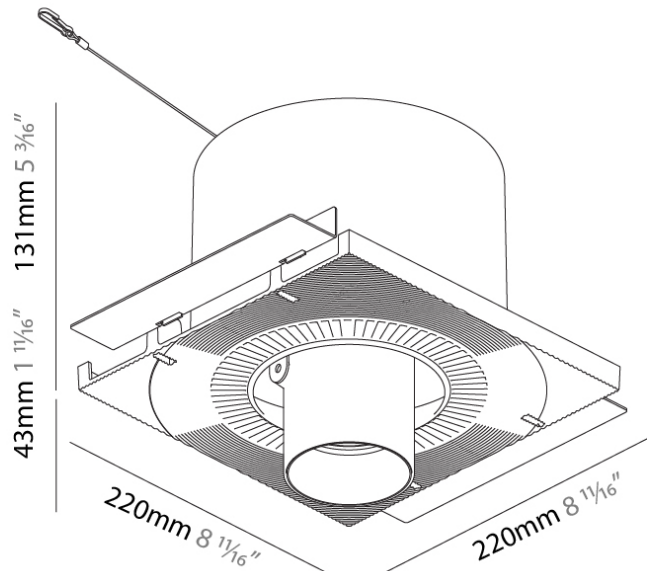

OPTICAL

Reflector: 16 / 32
Adjustability: Rotational 355°; Tilt 45°
Upon Request: Special Beam Angles